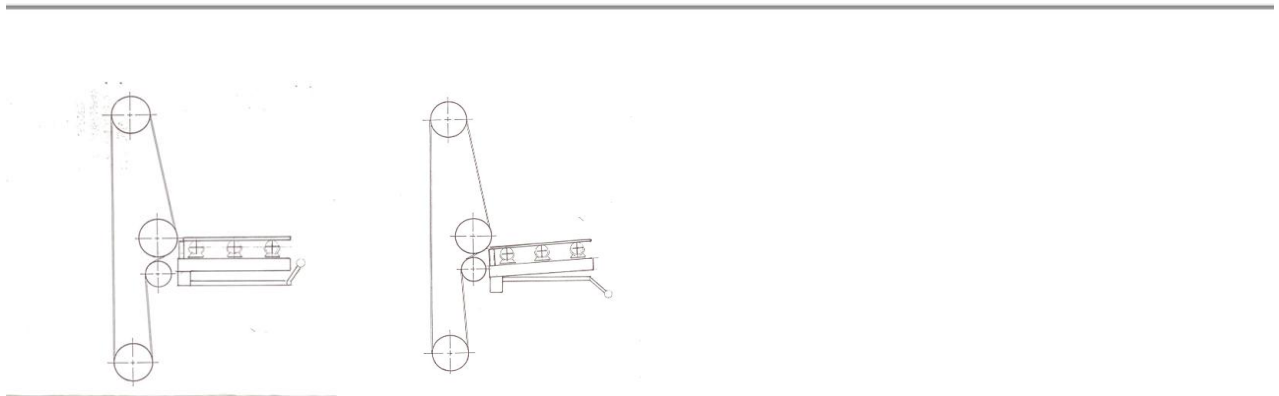

BS402, Waterfall, Grinding machine with table.

The vertical band grinder with table for standard grinding work, also suitable for round glass. The table can move so you can grind the 45 degrees side without having to lift. By exchanging the grinding band you can also polish. Equipped with level rolls, water tank and circulation pump.