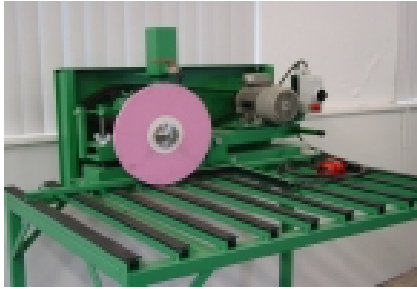

## HG501, Grip, Hand grip machine

Machine to grind handgrips into the glassplate

Complete with table, and diamond stone. The machine works with water and goes automatic to the depth you install before starting.