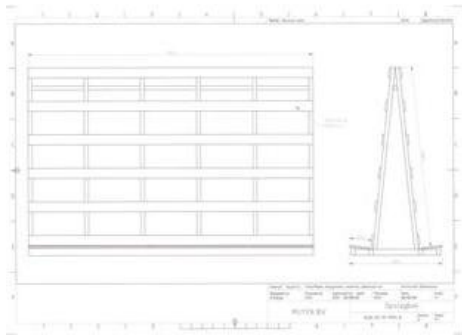

## KO200, Copenhagen, A frame.

This rack can be delivered in several dimensions.