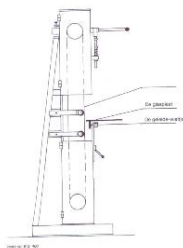

BS400 River, Grinding machine

The vertical band grinder without table.

You grint on the free band making it suitable for fast grinding and polishing of smaller glass or special shapes. By changing the grinding belt you can also polish, by moving the rollers can also grint under different angles. Comes with level rolls, water tank and circulation pump.