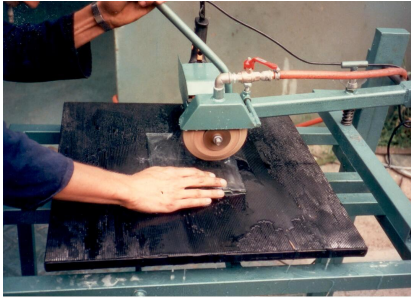

2640, Star, Star machine

Machine to grind stars into the glass plate

Complete with table, and small diamond stone.