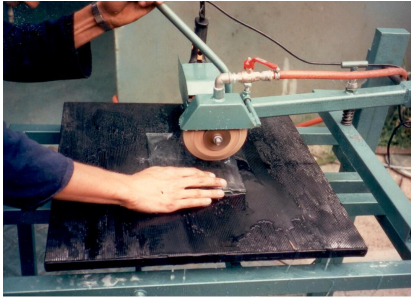

2640, Star, Star machine

Machine to grind stars into the glass plate

Complete with table, and small diamond stone.

Gerelateerde producten

- **BS400 River, Grinding machine**
- **BS402, Waterfall, Grinding machine with table.**
- **HG501, Grip, Hand grip machine**