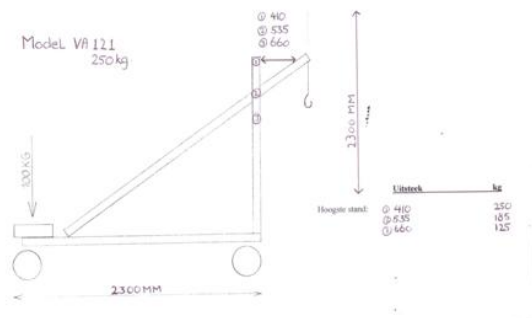

Gerelateerde producten

- 1894, Parrot, Special vacuummachine
- 2790, Sheep, lifter with vacuummachine hydraulic
- 2950, Bobby, lift help for automatic doors.
- H000, Genie, Genie lift
- HW100, rabbit, Lifter for installing inside walls
- VA120 Dolphin, Triangle wagon 400 kg.
- VA122, triagle wagon 150 kg.