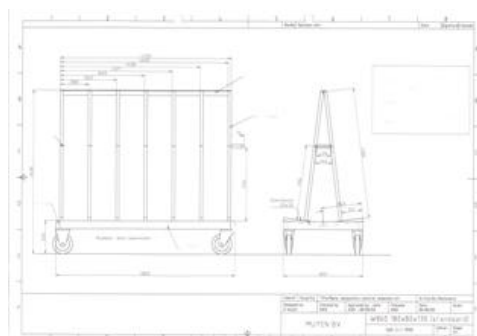

W860, Rose, Wagon, 2 sides

Wagon, 2 sides, 1800x800x1600 mm, with rubber cover, 2 block and 2 swingwheels.

Gerelateerde producten

- **W550, Audry, Special transport car**