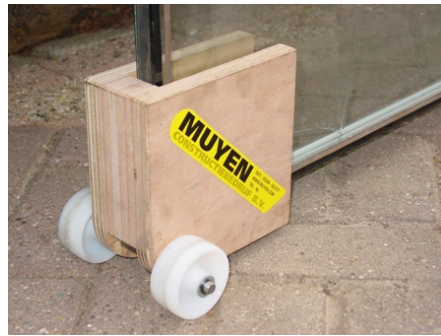

HA100, Madonna, Turn block

Turn block, to turn the a glassplate 90 degrees.

Price ? 52,==

Gerelateerde producten

- 2710, Yasmin, turn block.
- HA102, Betsy, Turn block, black