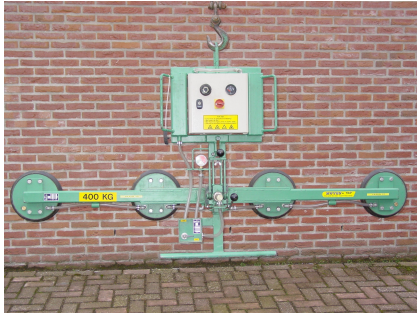

## VA114K, Duck, Vacuumlifter, 4 pads, 400 kg.

Battery machine with 4 pads over a length of 2 mtr.

When the machine is on the glass plate, they are about 300 mm wide and the rod is about 2200 mm. The device is tiltable and rotatable 360 degrees, 400 kg. The unit is also available in the rental. An ideal device for long narrow panels, eg roof glazing. In situations where the oval suction plate is not enough because you have to tilt the glass horizontally, and the glass bends too much, this is the right solution.

## Gerelateerde producten

- **1892, Lama, Special machine for wood.**
- **1893, Hippo, Special vacuummachine**
- **2820, Camel, Vacuum machine for corrugated roof plates.**
- **VA103F, London, Vacuummachine with pump and tank, 500 kg,**
- **VA114B, Bird, Vacuum glass lifter on battery, 500 kg.**
- **VA114E, Eagle, Vacuummachine on battery, 500 kg, compact model.**
- **VA114G, Dragon, Vacuummachine on battery, for sandwich panels.**
- **VA128, Frog, Vacuummachine for steel plates.**